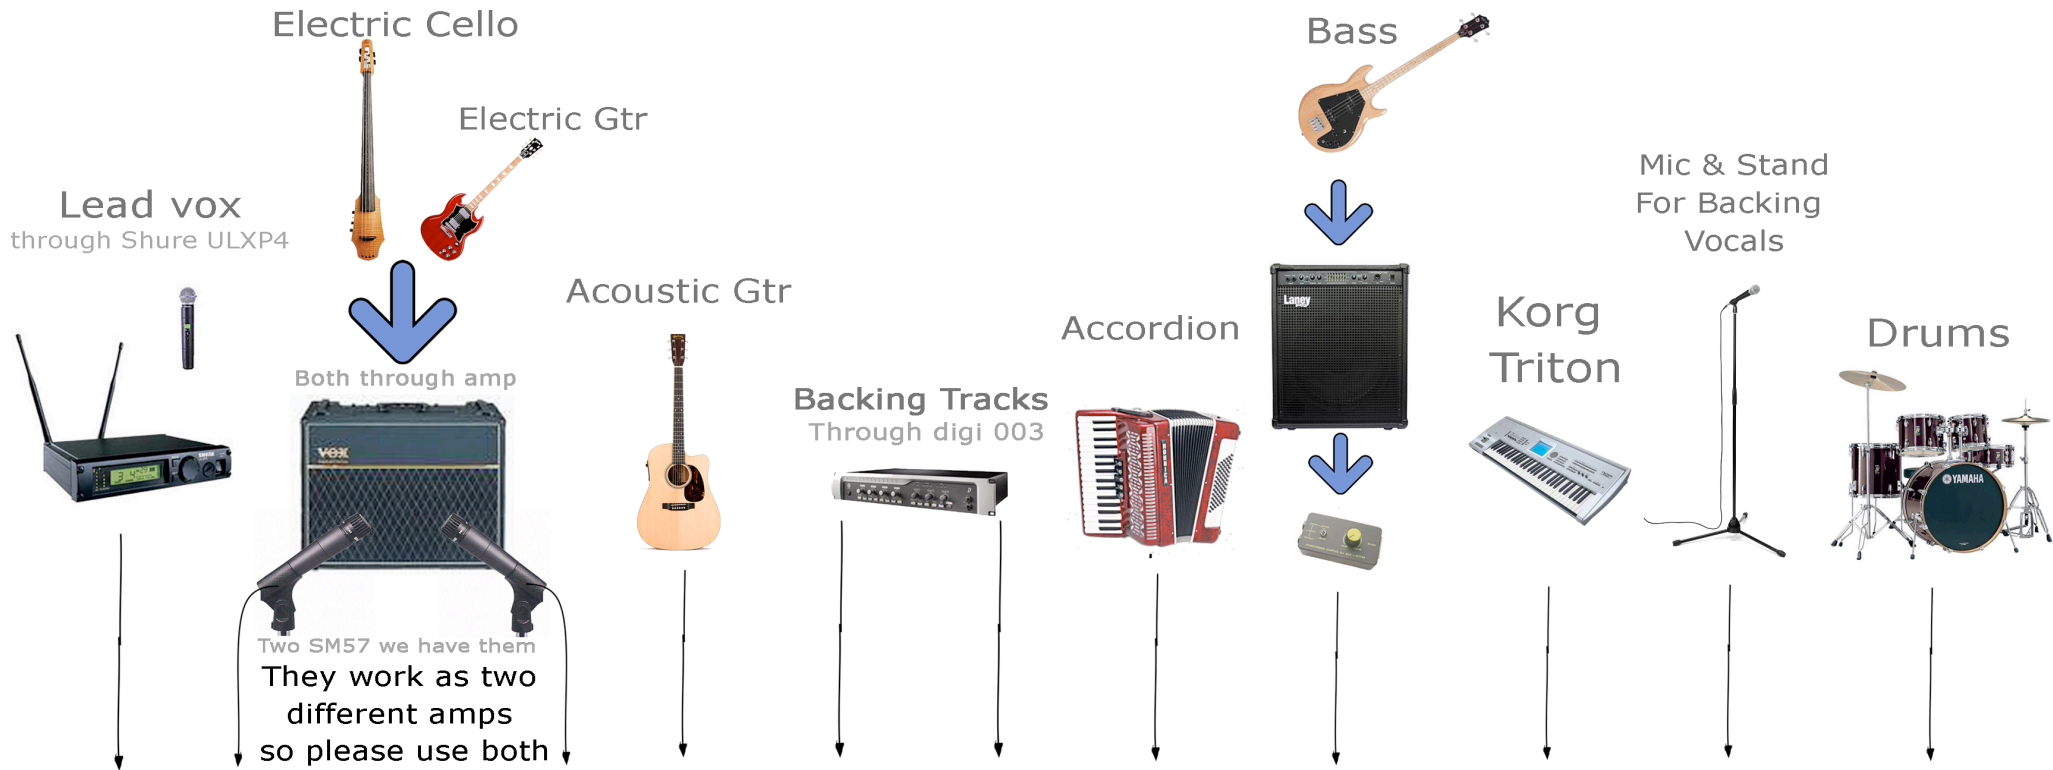

# CONTRAMANO STAGE PLOT

Lineal it's Better :)

1	2	3	4	5	6	7	8	9	10	11 - 15
Lead Vox	Amp L	Amp R	Acoustic	Backing Track L	Backing Track R	Accordion	Bass	Keys	Backing Vocals	Drums

We have splitters  
We send you  
XLR cables labeled

We need  
DIs

We need  
Mic  
stand  
and  
cable

Whatever  
available  
mics at least  
kick and snare